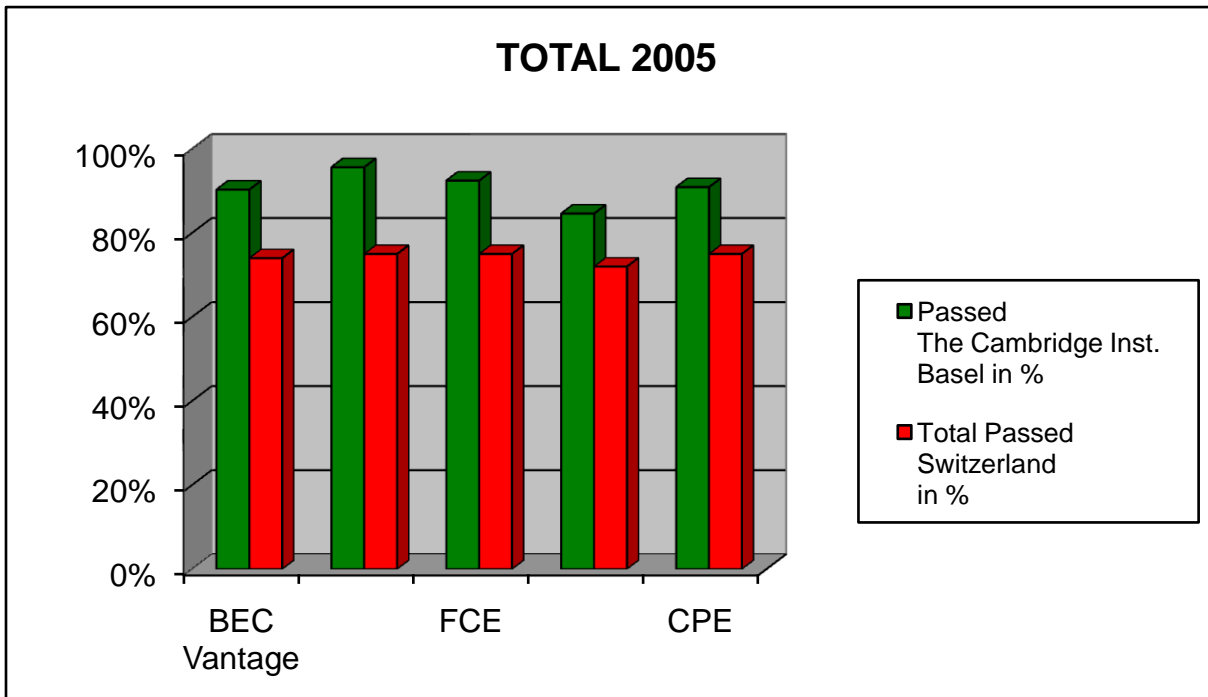

2005						
	March 2005		June 2005		December 2005	
	Entered	Passed	Entered	Passed	Entered	Passed
BEC Vantage	8	8	9	8	14	12
BEC Higher			9	9	14	13
FCE	16	15	18	18	19	16
CAE			9	9	4	2
CPE			9	8	2	2

TOTAL 2005				
Diplom	Entered The Cambridge Inst. Basel	Passed The Cambridge Inst. Basel	Passed The Cambridge Inst. Basel in %	Total Passed Switzerland in %
BEC Vantage	31	28	90%	74%
BEC Higher	23	22	96%	75%
FCE	53	49	92%	75%
CAE	13	11	85%	72%
CPE	11	10	91%	75%