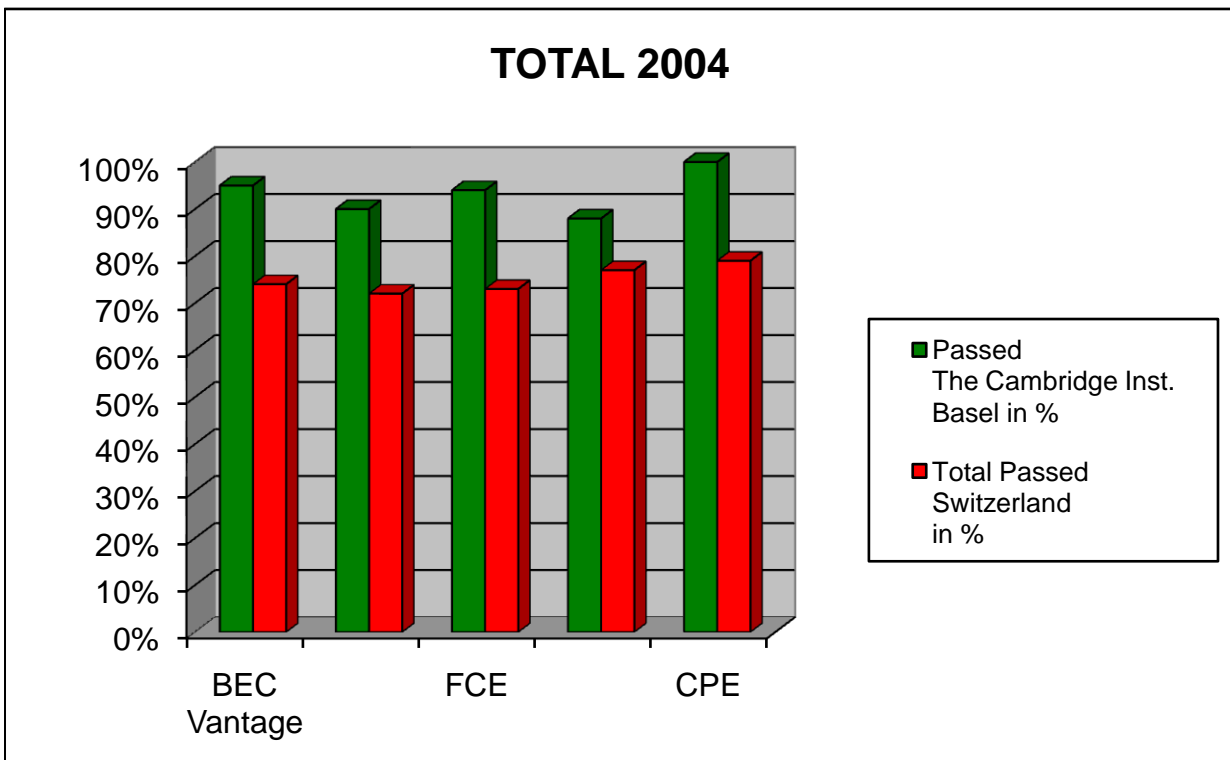

2004						
	March 2004		June 2004		December 2004	
	Entered	Passed	Entered	Passed	Entered	Passed
BEC Vantage	18	17	7	7	17	16
BEC Higher			6	5	4	4
FCE	18	17	19	18	12	11
CAE			10	9	6	5
CPE					2	2

TOTAL 2004				
Diplom	Entered The Cambridge Inst. Basel	Passed The Cambridge Inst. Basel	Passed The Cambridge Inst. Basel in %	Total Passed Switzerland in %
BEC Vantage	42	40	95%	74%
BEC Higher	10	9	90%	72%
FCE	49	46	94%	73%
CAE	16	14	88%	77%
CPE	2	2	100%	79%