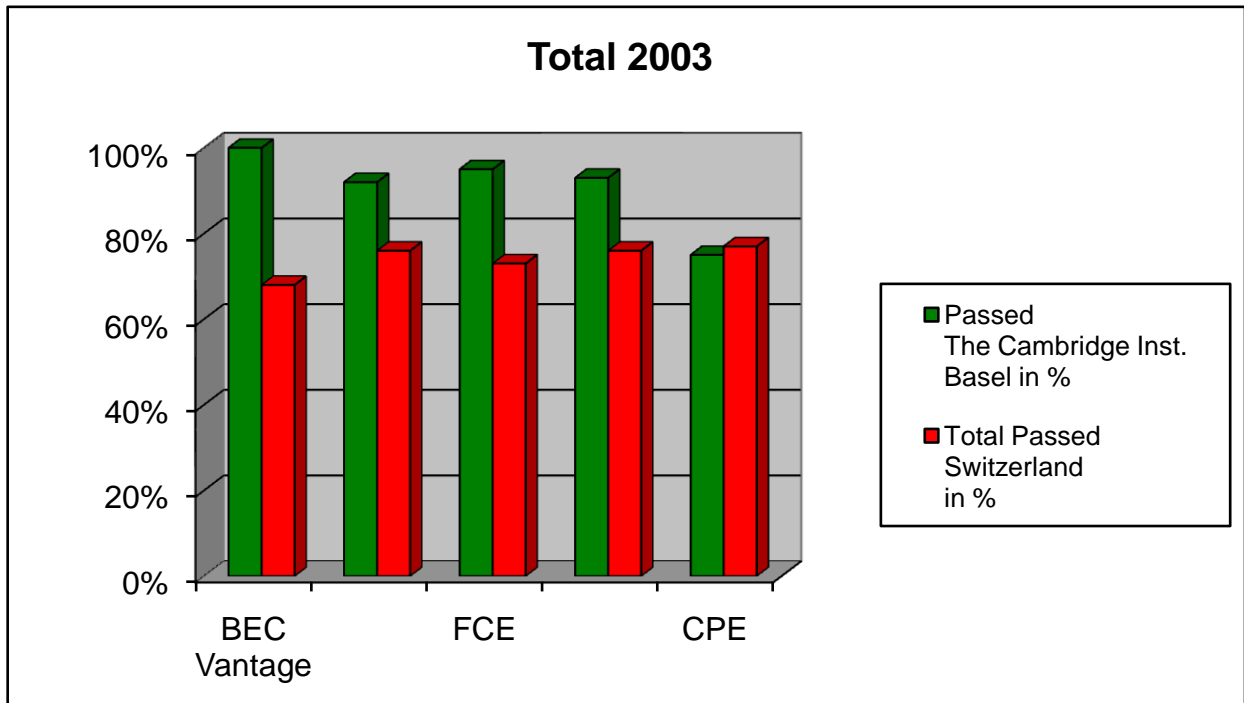

2003						
	March 2003		June 2003		December 2003	
	Entered	Passed	Entered	Passed	Entered	Passed
BEC Vantage	5	5	6	6	5	5
BEC Higher			5	4	7	7
FCE	14	13	23	22	20	19
CAE			5	5	9	8
CPE					4	3

TOTAL 2003				
Diplom	Entered The Cambridge Inst. Basel	Passed The Cambridge Inst. Basel	Passed The Cambridge Inst. Basel in %	Total Passed Switzerland in %
BEC Vantage	16	16	100%	68%
BEC Higher	12	11	92%	76%
FCE	57	54	95%	73%
CAE	14	13	93%	76%
CPE	4	3	75%	77%

2004						
	March 2004		June 2004		December 2004	
	Entered	Passed	Entered	Passed	Entered	Passed
BEC Vantage	18	17	7	7	17	16
BEC Higher			6	5	4	4
FCE	18	17	19	18	12	11
CAE			10	9	6	5
CPE					2	2

TOTAL 2004				
Diplom	Entered The Cambridge Inst. Basel	Passed The Cambridge Inst. Basel	Passed The Cambridge Inst. Basel in %	Total Passed Switzerland in %
BEC Vantage	42	40	95%	74%
BEC Higher	10	9	90%	72%
FCE	49	46	94%	73%
CAE	16	14	88%	77%
CPE	2	2	100%	79%