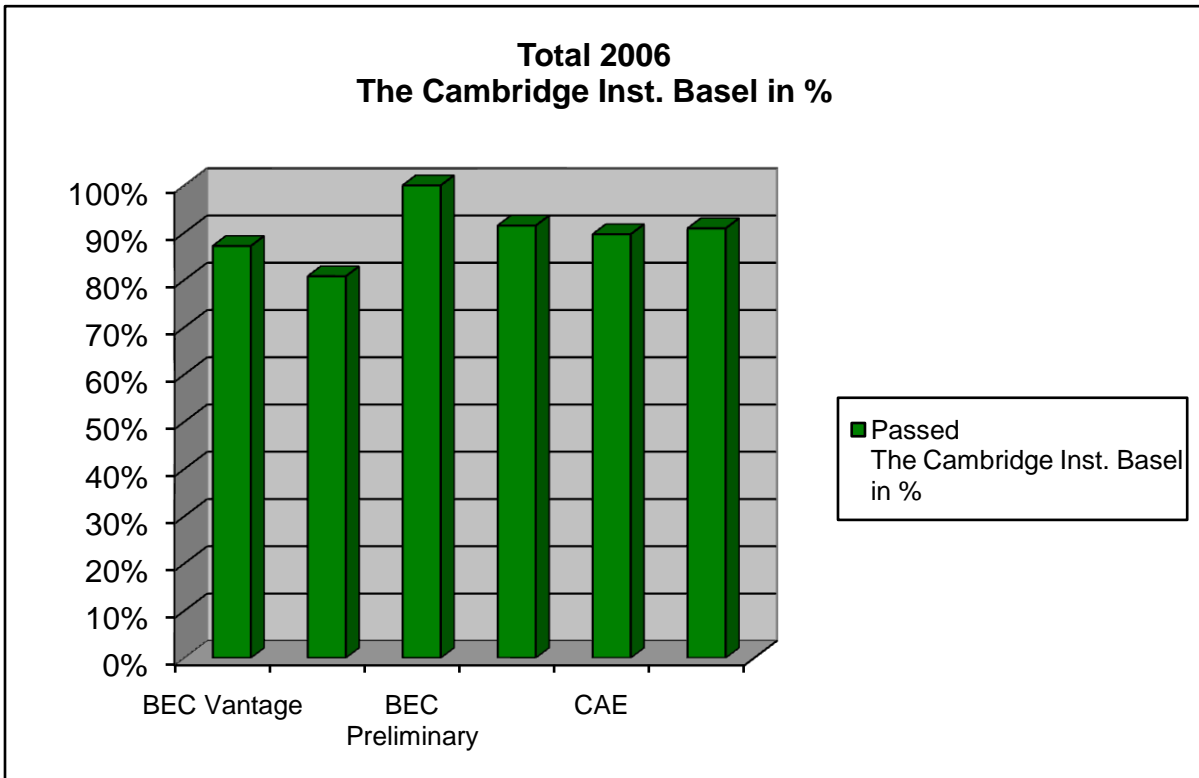

2006						
	March 2006		June 2006		December 2006	
	Entered	Passed	Entered	Passed	Entered	Passed
BEC Vantage	10	8	11	9	18	17
BEC Higher	4	3	7	4	15	14
BEC Preliminary	5	5	2	2		
FCE	15	14	10	9	22	20
CAE			16	15	13	11
CPE					11	10

TOTAL 2006				
Diplom	Entered The Cambridge Inst. Basel	Passed The Cambridge Inst. Basel	Passed The Cambridge Inst. Basel in %	Total Passed Switzerland in %
BEC Vantage	39	34	87%	
BEC Higher	26	21	81%	
BEC Preliminary	7	7	100%	
FCE	47	43	91%	
CAE	29	26	90%	
CPE	11	10	91%