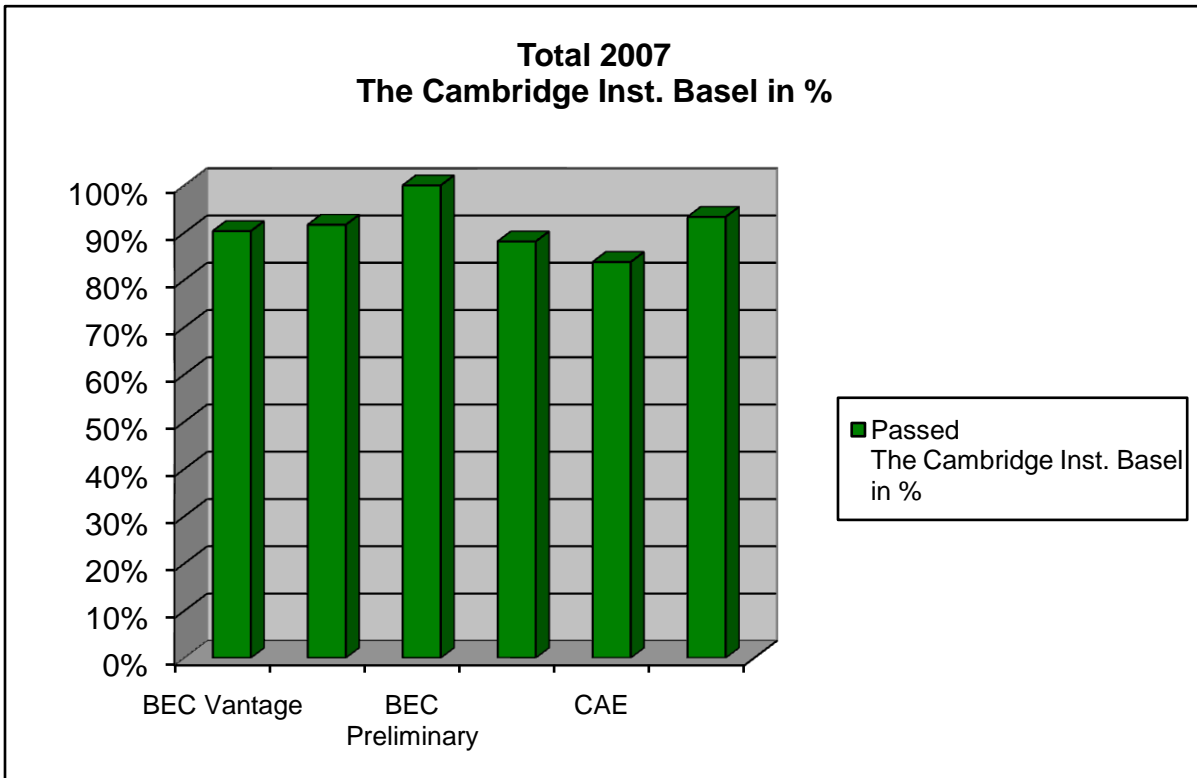

2007						
	March 2007		June 2007		December 2007	
	Entered	Passed	Entered	Passed	Entered	Passed
BEC Vantage	5	5	9	8	17	15
BEC Higher			4	4	8	7
BEC Preliminary					4	4
FCE	9	8	32	28	18	16
CAE			22	18	15	13
CPE			9	9	6	5

TOTAL 2007				
Diplom	Entered The Cambridge Inst. Basel	Passed The Cambridge Inst. Basel	Passed The Cambridge Inst. Basel in %	Total Passed Switzerland in %
BEC Vantage	31	28	90%	
BEC Higher	12	11	92%	
BEC Preliminary	4	4	100%	
FCE	59	52	88%	
CAE	37	31	84%	
CPE	15	14	93%